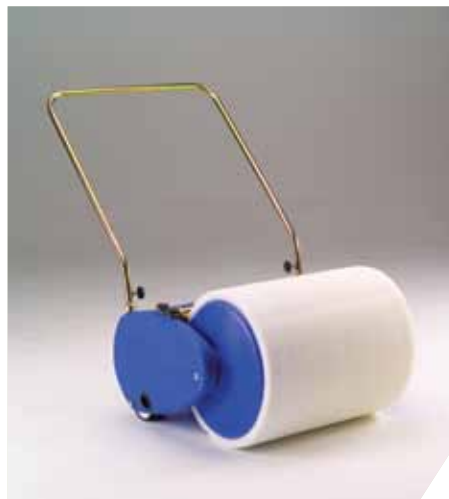

Each Bowdry machine incorporates a durable foam roller that efficiently absorbs water. An integrated storage tank collects the excess water. Once full the tank can easily be emptied from the valve located on the side panel.

The Bowdry machine incorporates a four wheel chassis that evenly distributes the weight, ensuring effective water removal is achieved on even the finest turf.

Accessories & Replacement Parts

Storage Bag

Made from tough, heavy duty vinyl with an all round zip and carry handles. The storage bag is ideal for protecting against accidental foam tear.

The fully closed zip top keeps the machine clean and is also shower proof, whilst the handles allow the machine to be stored overhead, creating additional floor space.

Key points

- Collects up to 60 litres of water per minute
- Lightweight & exceptionally easy to use
- Incorporates a durable foam roller that absorbs water and does not damage the turf
- Integrated storage tank that collects excess water and is emptied via a valve located on the side panel
- Delivered ready to use, simply unpack, slide on the handle and the machine is ready to use